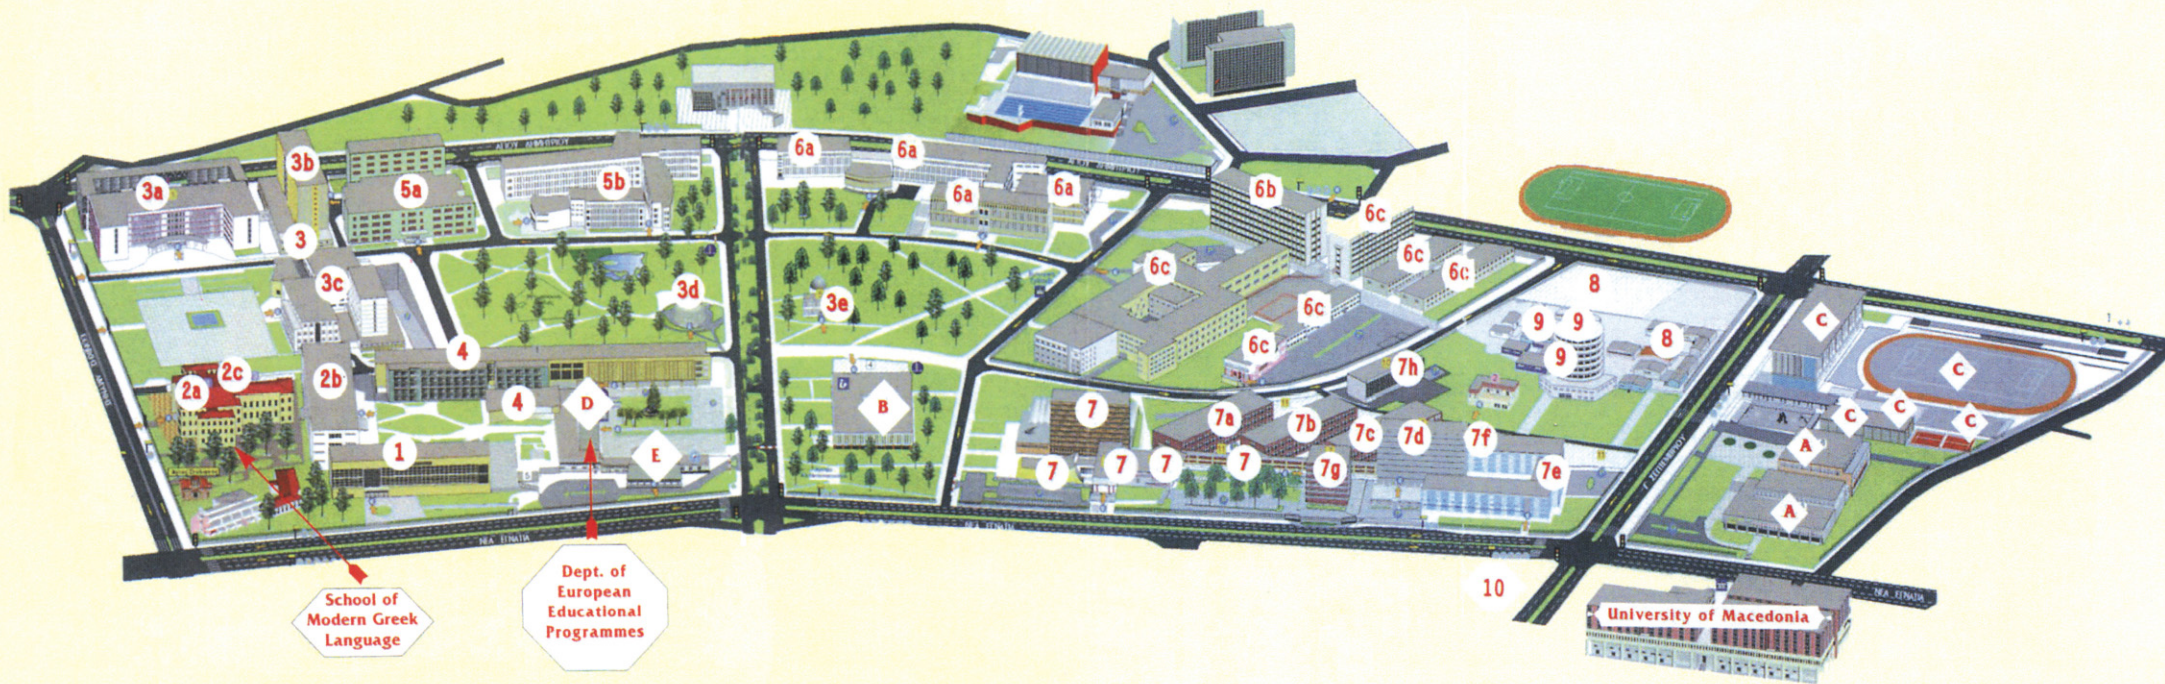

ARISTOTLE

UNIVERSITY

CAMPUS

1. Faculty of Theology

- I. School of Theology
Tel: +30 2310 996980
- II. School of Pastoral and Social Theology
Tel: +30 2310 996661

2. Faculty of Philosophy

- I. School of Philology (2b, 2c)
Tel: +30 2310 995246
- II. School of History and Archaeology (2b)
Tel: +30 2310 995217
- III. School of Philosophy and Pedagogy (2a, 2c)
Tel: +30 2310 995206
- IV. School of Psychology (2a, 2b, 2c)
Tel: +30 2310 996887
- V. School of English Language and Literature (2b, 2c)
Tel: +30 2310 995179